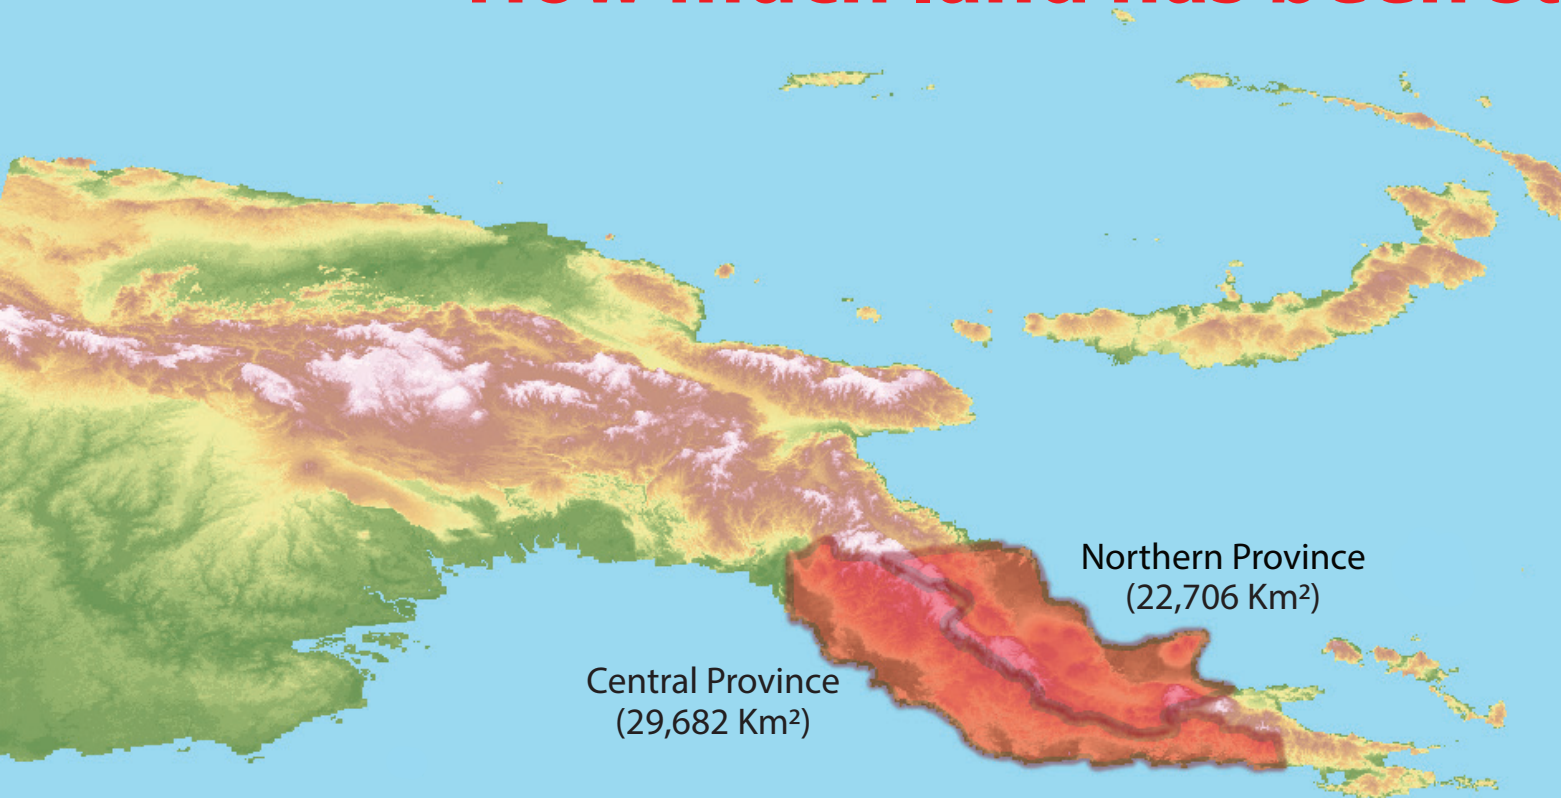

# SABL Land Grab in Papua New Guinea

## How much land has been stolen?

Central Province  
(29,682 Km<sup>2</sup>)

Northern Province  
(22,706 Km<sup>2</sup>)

The total area covered by Special Agriculture Business Leases (SABLs) is **5.2 million hectares** (52,000 square kilometers).

This is the same as the land areas of the Central and Northern Provinces combined!

[www.actnowpng.org](http://www.actnowpng.org)

5.2 million hectares is equivalent to about **7.4 million rugby fields:**

which, if laid end to end would stretch for **740,000 kilometers!**

That's all the way to the moon and almost all the way back!